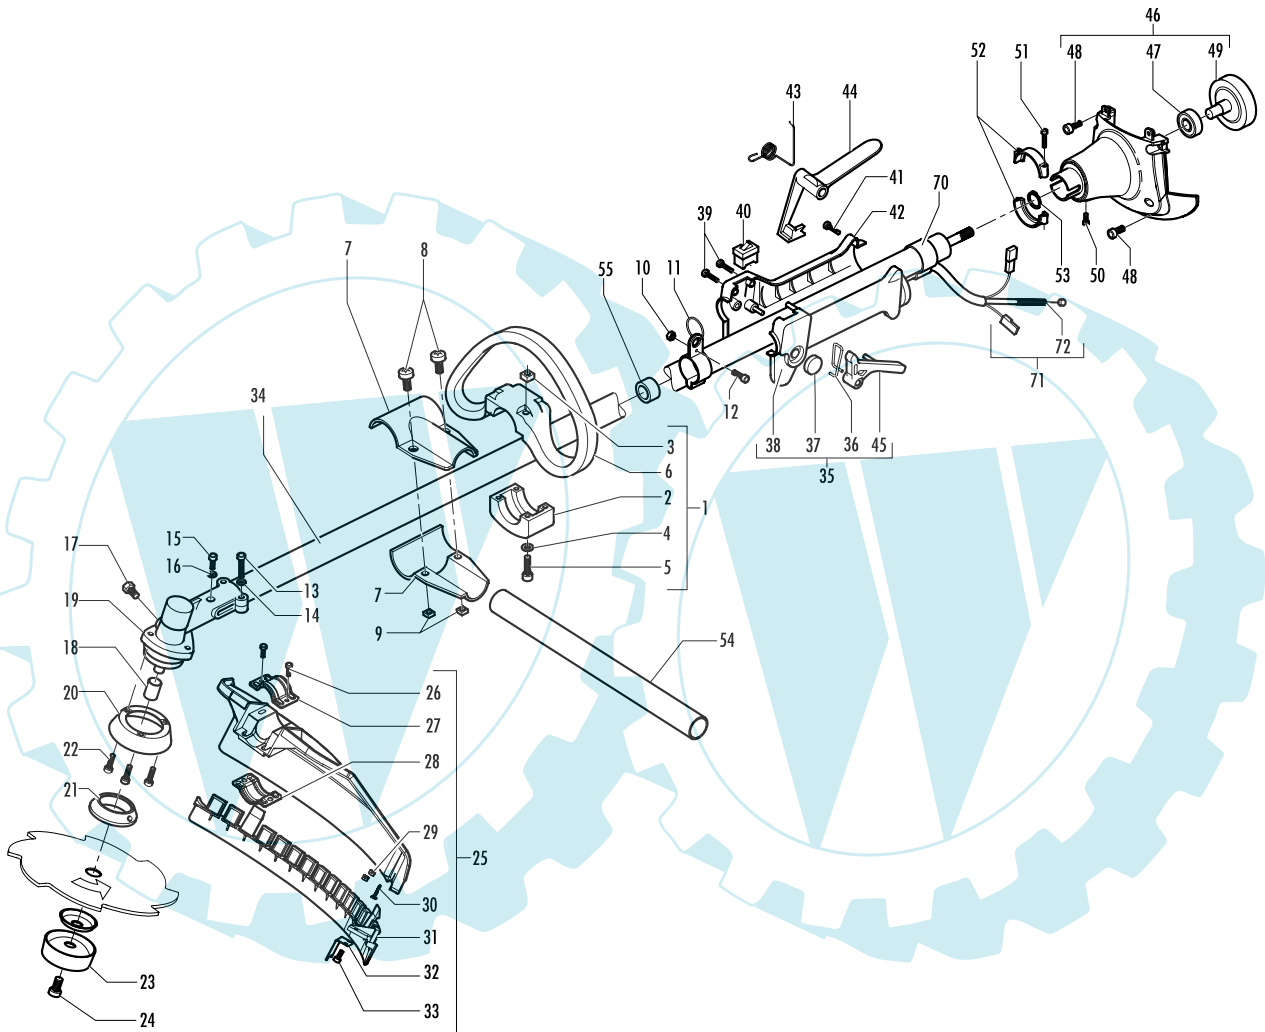

brand	PARTNER

date	MAY/03	SHEET 3/4

Model	Prefix
B 412X	02

Product number
953900395

FIGURE 2