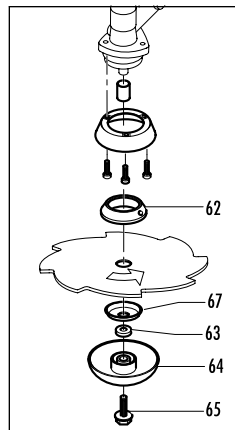

brand	PARTNER

date	MAY/03	SHEET 3/4

Model	Prefix
B 412X	02

Product number
953900395

FIGURE 2