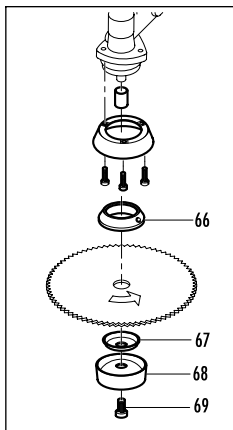

brand	PARTNER

date	MAY/03	SHEET 3/4

Model	Prefix
B 412X	02

Product number
953900395

FIGURE 2