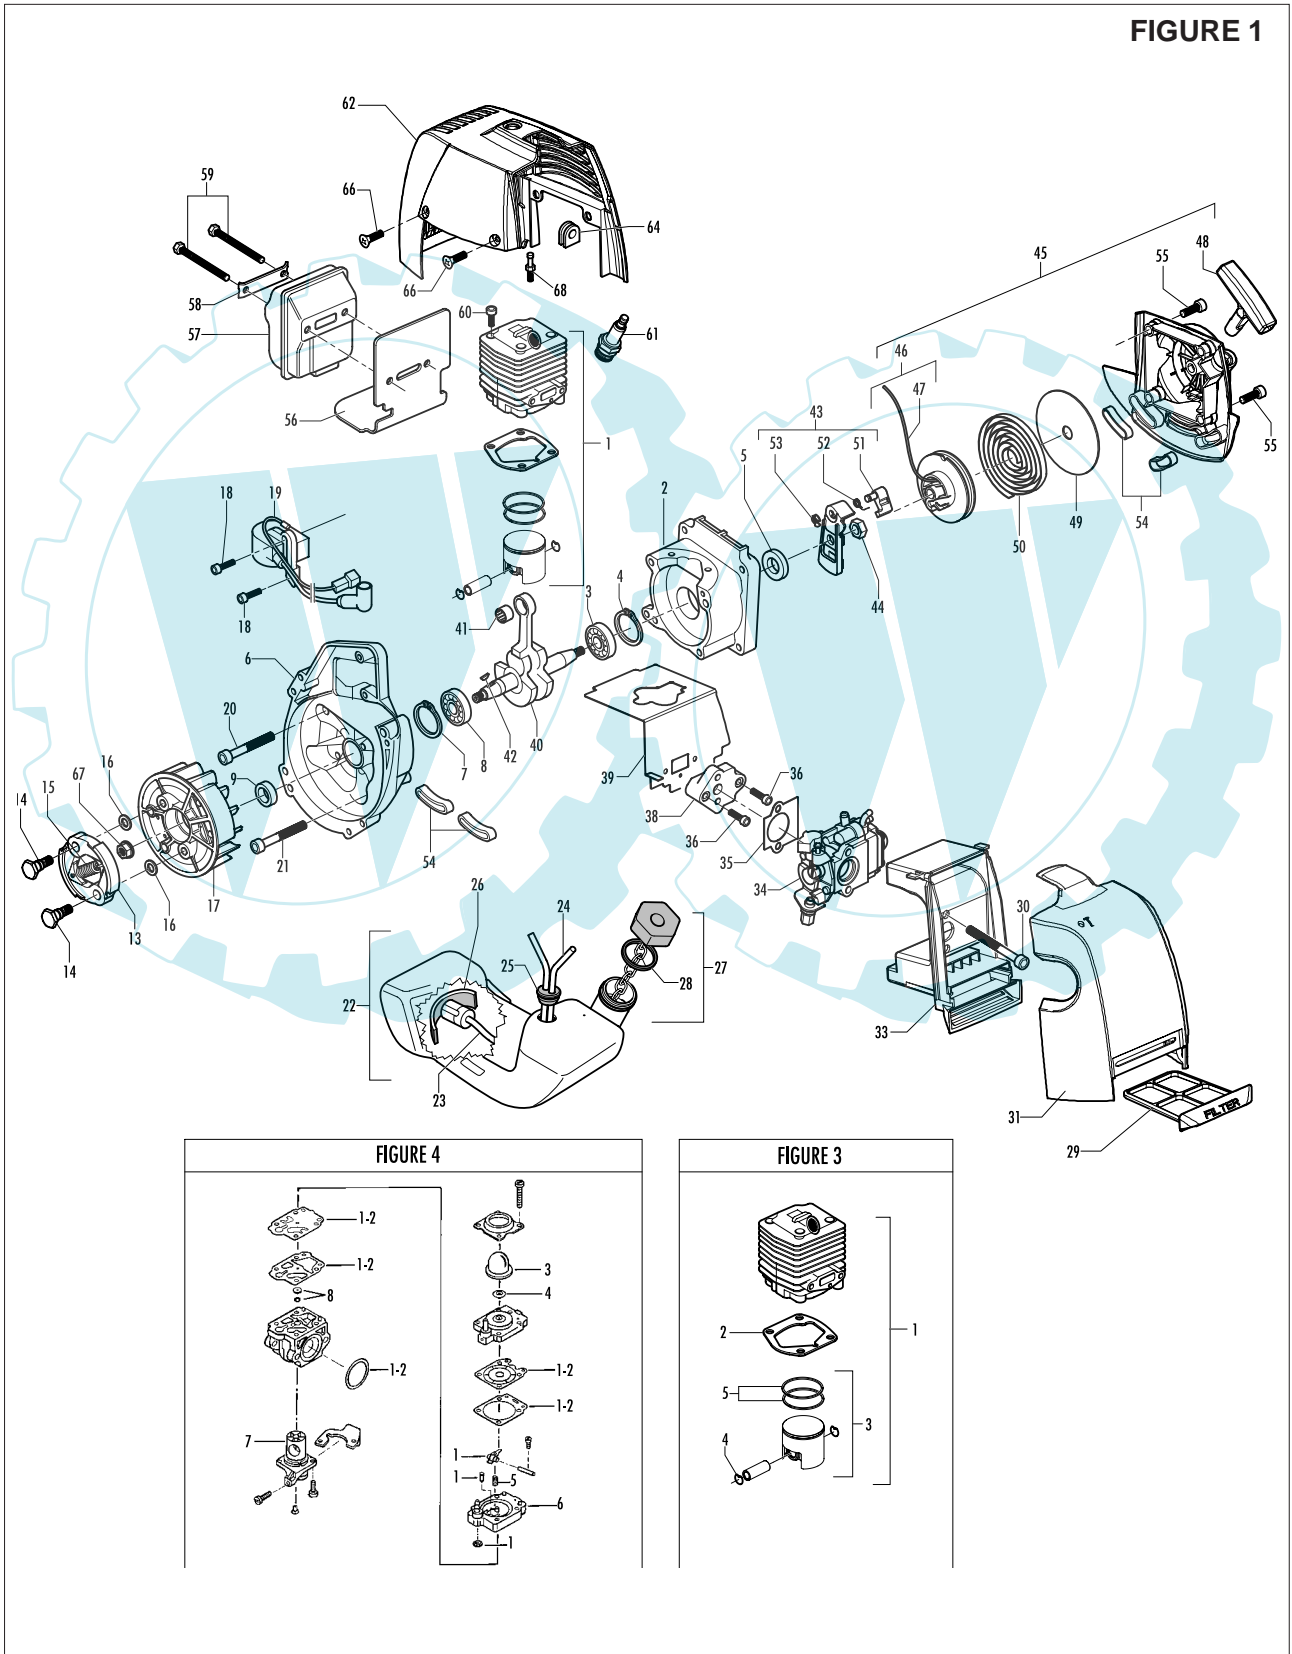

brand	PARTNER

date	MAY/03	SHEET 1/4

Model	Prefix
B 412X	02

Product number
953900395