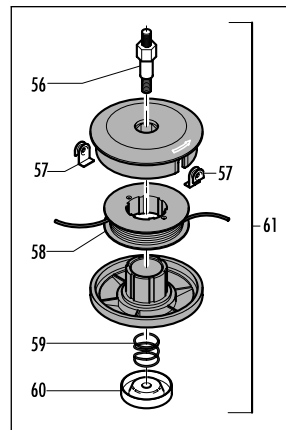

brand	PARTNER

date	MAY/03	SHEET 3/4

Model	Prefix
B 412X	02

Product number
953900395

FIGURE 2